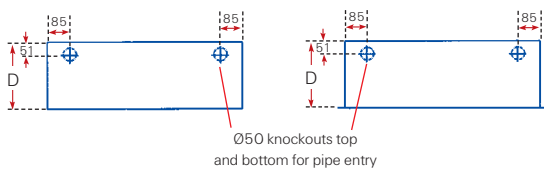

Surface mounted cabinet

Recess mounted cabinet

Capacities

Part no.	Cabinet type 'D' (mm)	Dimension Dia. (mm)	Hose capacity Length (m)
3873-260	Surface mounted/solid door	260	19 30
3873-300	" " "	300 25	19 30 45
3913-260	Recess mounted/solid door	260	19 30
3913-300	" " "	300 25	19 30 45
3914-260	Surface mounted/glass panelled door	260	19 30
3914-300	" " " "	300 25	19 30 45
3915-260	Recessed mounted / glass panelled door	260	19 30
3915-300	" " " "	300 25	19 30 45

Please specify either manual or automatic hose reel option.