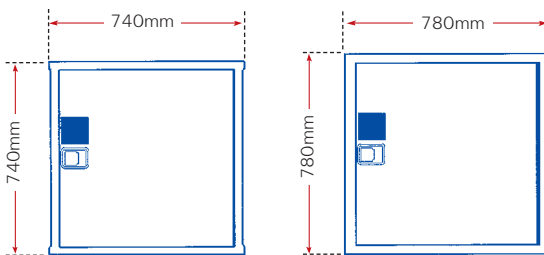

Surface mounted cabinet

Recess mounted cabinet

Capacities

Part no.	Cabinet type 'D' (mm)	Dimension Dia. (mm)	Hose capacity Length (m)
3873-260	Surface mounted/solid door	260	19 30
3873-300	" " "	300 25	19 30 45
3913-260	Recess mounted/solid door	260	19 30
3913-300	" " "	300 25	19 30 45
3914-260	Surface mounted/glass panelled door	260	19 30
3914-300	" " " "	300 25	19 30 45
3915-260	Recessed mounted / glass panelled door	260	19 30
3915-300	" " " "	300 25	19 30 45

Please specify either manual or automatic hose reel option.